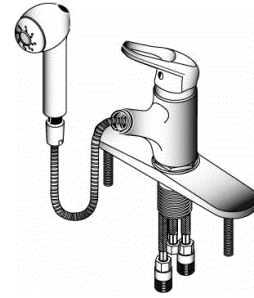

## b. Lavatory Faucets

- i. Single Loop Handle Lavatory with 9" IPS Inlet
- ii. Single Lever Handle Lavatory with 9" IPS Inlet
- iii. Single Loop Handle Lavatory with 16" Sweat Inlet
- iv. Single Loop Handle Lavatory with 16" Sweat Inlet
- v. 2 Handle Lavatory Faucet with Pop Up and Metal Throat plate
- vi. 2 Handle Widespread Lavatory Faucets

## c. Roman Tub Faucets

- i. Trim
- ii. Rough In
- iii. Roman Tub Filler Valves Only

## d. Shower and Tub and Shower Valve

- i. Rough In
- ii. Pressure Balanced Valve Only
- iii. Trim for Loop Shower
- iv. Trim for Lever Shower
- v. Trim for Loop Tub and Shower
- vi. Trim for Lever Tub and Shower

- solid brass construction  
 - copper waterways  
 - modern style euro body  
 - 6" euro loop handle  
 - fits 6"-8" centers  
 - pull out adj. pattern spray  
 - 48" double spiral SS hose  
 - tool free connections  
 - display boxed