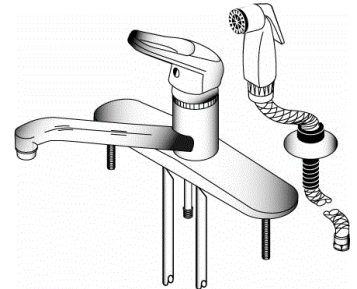

## d. Shower and Tub and Shower Valve

- i. Rough In
- ii. Pressure Balanced Valve Only
- iii. Trim for Loop Shower
- iv. Trim for Lever Shower
- v. Trim for Loop Tub and Shower
- vi. Trim for Lever Tub and Shower

- solid brass construction  
 - copper waterways  
 - modern style euro body  
 - 6" euro loop handle  
 - fits 6"-8" centers  
 - pull out adj. pattern spray  
 - 48" double spiral SS hose  
 - tool free connections  
 - display boxed

<b>11021</b>	11021	chrome less spray	0	0	0
<b>Loop Handle Kitchen Faucet Ceramic Disc Control</b>	11022	satın less spray	0	0	0
	11025	chrome w/spray on body	0	0	0
	11026	satın w/spray on body	0	0	0

- solid brass  
 - copper waterways  
 - 16"-3/8"OD copper supply lines  
 - modern euro body styling  
 - 6" euro loop handle  
 - 6" or 8" centers  
 - on body sink spray  
 - display boxed

<b>11031</b>	11031	chrome	0	0	0
<b>Loop Handle Kitchen Faucet With Ceramic Control</b>	11032	satın	0	0	0
	11033	polish brass	0	0	0

- solid brass construction  
 - copper waterways  
 - 16"-3/8"OD copper supply lines  
 - modern euro body styling  
 - 10" spout  
 - 6" euro loop handle  
 - 6" or 8" centers  
 - off body sink spray assembly  
 - display boxed