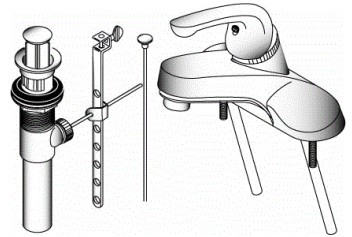

11081	chrome	1	6	0
Single Lever Handle Euro	satin w/chrome	1	6	0
Body 4" Lavatory Faucets	polish brass	1	6	0
- brass construction				
- ceramic disc cartridge control				
- 16"-3/8" OD copper supply lines				
- brass pop up unit				
- 4" solid lever handle				
- display boxed