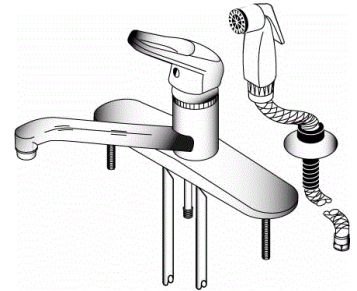

11021	11021	chrome less spray	0	0	0
Loop Handle Kitchen Faucet Ceramic Disc Control	11022	satın less spray	0	0	0
	11025	chrome w/spray on body	0	0	0
	11026	satın w/spray on body	0	0	0

- solid brass
- copper waterways
- 16"-3/8"OD copper supply lines
- modern euro body styling
- 6" euro loop handle
- 6" or 8" centers
- on body sink spray
- display boxed