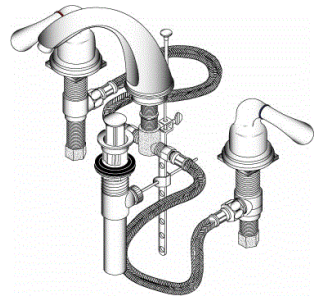

Item	Description	Bulk Inner	Bulk Case	Wt.
10336	chrome	0	0	0
Wide Spread Adjustable	satin nickle	0	0	0
Lavatory Faucet	polish brass	0	0	0
- ceramic disc cartridge control	satin chrome	0	0	0
- brass construction				
- brass waterways				
- heavy cast brass spout				
- canopied lever handles				
- 8"-12" centers				
- brass pop up unit				
- 2.5 GPM aerator				
- display boxed