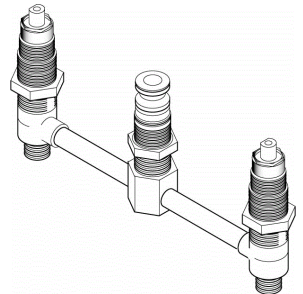

11110	3/4" inlets	0	0	0
Roman Tub Filler Rough				
In-Valve Control				
- brass body				
- 10" centers				
- ceramic disc control