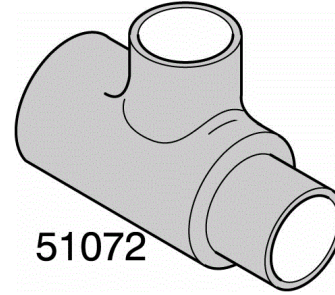

Copper Sweat Fittings / 90 Degree Street Elbows

	Item	Description	Bulk Inner	Bulk Case	Wt.
	51041	1 1/2" FTG x C	0	50	0 51042
	51042	3/4" FTG x C	0	25	0 Copper 90 Degree Street
	51043	1" FTG x C	0	10	0 Elbows - FTG x C

	51051	1/2" FTG x C	0	50	0 51052
	51052	3/4" FTG x C	0	25	0 Copper 45 Degree Street
	51053	1" FTG x C	0	10	0 Elbows - FTG x C

	51131	3/4" x 1/2" C x C	0	25	0 51131
	51132	1" x 1/2" C x C	0	25	0 Copper Reducing Couplings
	51133	1" x 3/4" C x C	0	25	0 - C x C
	51136	1 1/4" x 1" C x C	0	25	0
	51139	1 1/2" x 1" C x C	0	10	0
	51140	1 1/2" x 1 1/4" C x C	0	10	0
	51145	2" x 1 1/2" C x C	0	5	0

Copper Sweat Fittings / Tees C X C X C

	Item	Description	Bulk Inner	Bulk Case	Wt.
51062	51061	1/2" C x C x C	0	50	0
Copper Tees	51062	3/4" C x C x C	0	25	0
- C x C x C	51063	1" C x C x C	0	10	0
	51064	1 1/4" C x C x C	0	5	0
	51065	1 1/2" C x C x C	0	5	0
	51066	2" C x C x C	0	5	0

51071	51071	1/2" x 1/2" x 3/4" C x C	0	25	0
Copper Reducing Tees		x C			
- C x C x C	51072	3/4" x 1/2" x 1/2" C x C	0	25	0
		x C			
	51073	3/4" x 1/2" x 3/4" C x C	0	25	0
		x C			
	51074	3/4" x 3/4" x 1/2" C x C	0	25	0
		x C			
	51078	3/4" x 1/2" x 1" C x C x C	0	10	0
	51079	1" x 1" x 3/4" C x C x C	0	10	0
	51084	1 1/4" x 1 1/4" x 1" C x C x C	0	5	0
	51091	2" x 2" x 1 1/2" C x C x C	0	4	0