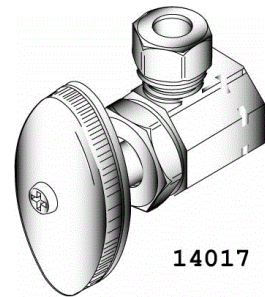

| | Item | Description | Bulk Inner | Bulk Case | Wt. |
|-----------------------------------|-------|---------------------|------------|-----------|-----|
| 14001 | 14001 | 3/8" FP x 3/8" OD | 0 | 0 | 0 |
| 1/4" Turn Ball Valve Angle | 14003 | 1/2" FP x 3/8" OD | 0 | 0 | 0 |
| Stops | 14004 | 1/2"FP x 1/2"-7/16" | 0 | 0 | 0 |
| - chrome plated brass | 14005 | 5/8" OD x 1/4" OD | 0 | 0 | 0 |
| - inlet x outlet | 14006 | 5/8" OD x 3/8" OD | 0 | 0 | 0 |
| | 14007 | 5/8"OD x 1/2"-7/16" | 0 | 0 | 0 |

14004

14007

| | | | | | |
|--------------------|-------|---------------------|---|-----|----|
| 14017 | 14015 | 3/8" FP x 3/8" OD | 0 | 200 | 21 |
| Angle Stops | 14017 | 1/2" FP x 3/8" OD | 0 | 150 | 17 |
| - CP brass | 14018 | 1/2"FP x 1/2"-7/16" | 0 | 200 | 30 |
| - celcon stems | 14019 | 1/2" FP x 1/2" OD | 0 | 200 | 29 |
| - inlet x outlet | 14020 | 5/8" OD x 1/4" OD | 0 | 200 | 24 |
| | 14021 | 5/8" OD x 3/8" OD | 0 | 200 | 20 |
| | 14022 | 5/8"OD x 1/2"-7/16" | 0 | 200 | 28 |
| | 14023 | 5/8" OD x 1/2" OD | 0 | 200 | 28 |

14017

14020

Faucet Installation / Supply Stops - Straight And Angle

| | Item | Description | Bulk Inner | Bulk Case | Wt. | |
|--|-------|----------------------|------------|-----------|-----|---------------------------------|
|  | 14031 | 1/2" x 3/8" x 1/4" | 0 | 200 | 28 | 14032 |
| | 14032 | 1/2" x 3/8" x 3/8" | 0 | 150 | 19 | Dual Outlet Angle Stops |
| | 14033 | 1/2"x1/2"-7/16"x1/4" | 0 | 200 | 19 | - CP brass |
| | 14034 | 1/2"x1/2"-7/16"x3/8" | 0 | 200 | 34 | - celcon stems |
| | 14035 | 1/2" x 1/2" x 3/8" | 0 | 200 | 0 | - FIP inlet - inlet x outlet |