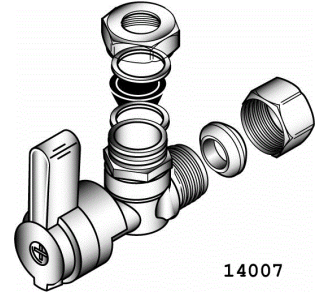

Faucet Installation

- a. Supply Stops - Straight and Angle
 - i. 1/4 Turn ball Valve Angle Stops
 - ii. Angle Stops
 - iii. 3 Way Angle Stops
 - iv. Straight Stops

- b. Supply Lines
 - i. Braided Poly Faucet
 - ii. Braided Poly Ballcock
 - iii. Stainless Steel Braided Faucet Supply Line
 - iv. Stainless Steel Braided Ballcock Supply Lines
 - v. Stainless Steel Braided Bathcock Supply Lines
 - vi. Sure Grip Flanges
 - vii. Floor and Ceiling Plates
 - viii. Faucet Mounting Accessories

| | Item | Description | Bulk Inner | Bulk Case | Wt. |
|-----------------------------------|-------|---------------------|------------|-----------|-----|
| 14001 | 14001 | 3/8" FP x 3/8" OD | 0 | 0 | 0 |
| 1/4" Turn Ball Valve Angle | 14003 | 1/2" FP x 3/8" OD | 0 | 0 | 0 |
| Stops | 14004 | 1/2"FP x 1/2"-7/16" | 0 | 0 | 0 |
| - chrome plated brass | 14005 | 5/8" OD x 1/4" OD | 0 | 0 | 0 |
| - inlet x outlet | 14006 | 5/8" OD x 3/8" OD | 0 | 0 | 0 |
| | 14007 | 5/8"OD x 1/2"-7/16" | 0 | 0 | 0 |

14004

14007

| | | | | | |
|--------------------|-------|---------------------|---|-----|----|
| 14017 | 14015 | 3/8" FP x 3/8" OD | 0 | 200 | 21 |
| Angle Stops | 14017 | 1/2" FP x 3/8" OD | 0 | 150 | 17 |
| - CP brass | 14018 | 1/2"FP x 1/2"-7/16" | 0 | 200 | 30 |
| - celcon stems | 14019 | 1/2" FP x 1/2" OD | 0 | 200 | 29 |
| - inlet x outlet | 14020 | 5/8" OD x 1/4" OD | 0 | 200 | 24 |
| | 14021 | 5/8" OD x 3/8" OD | 0 | 200 | 20 |
| | 14022 | 5/8"OD x 1/2"-7/16" | 0 | 200 | 28 |
| | 14023 | 5/8" OD x 1/2" OD | 0 | 200 | 28 |