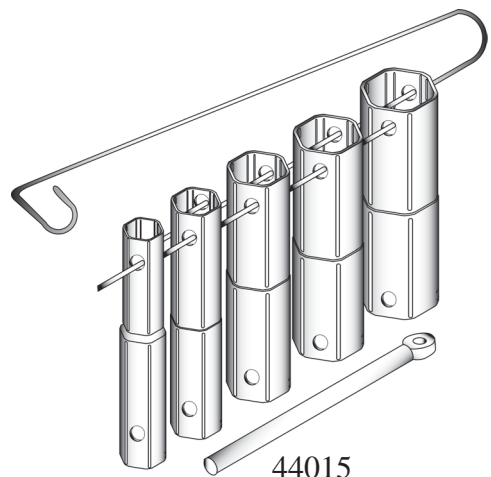

The Right Tool Saves Time

44001
44002

44015

44023

44020

44027

44024

44003
44004

44029

44007