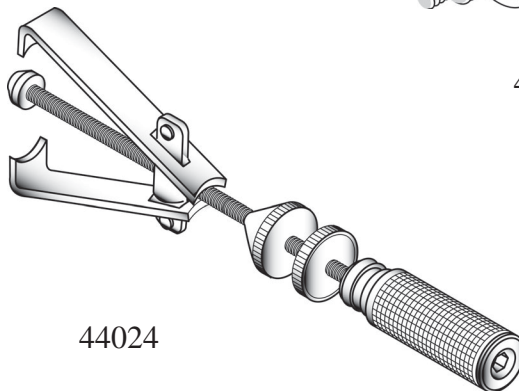

Faucet Repair / O Rings

Item	Description	Bulk Inner	Bulk Case	Wt.
23137	RR79 3/16" x 5/16" x 1/16"	0	10000	0
23138	RR80 11/16" x 13/16" x 1/16"	0	10000	0
23139	RR81 1 7/16" x 1 5/8" x 3/32"	0	3000	0
23140	RR82 1 3/16" x 1 3/8" x 3/32"	0	2850	0

	Item	Description	Bulk Inner	Bulk Case	Wt.
23160	23160	13/16"x29/32"x1/16"	0	10000	8
Cap Thread Gaskets-Nylon	23161	7/8"x 1 1/32"x1/8"	0	10000	0
- ID x OD x thickness	23162	31/32"x1 1/8"x1/16"	0	20000	6
	23163	5/8"x29/32"x1/8"	0	10000	13

The Right Tool Saves Time

44001
44002

44015

44023

44020

44027

44024

44003
44004