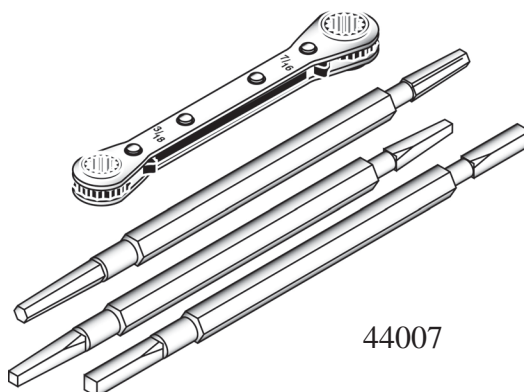

The Right Tool Saves Time

44001
44002

44015

44023

44020

44027

44024

44003
44004

44029

44007