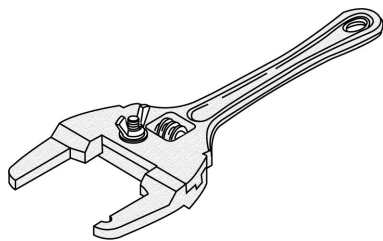

Flexible DWV Fittings

- a. Flex Couplings - Rubber
- b. Flex Elbows - Rubber
- c. Flex Sanitary Tees - Rubber

Tools Needed to Finish Your Projects

44039

44051

44231

44237

44073

44057

44206

44201

44237

44055

Flexible dwv fittings / Flex couplings rubber

	Item	Description	Bulk Inner	Bulk Case	Wt.
	58001	1 1/4" x 1 1/4"	0	100	36 58003
	58002	1 1/2" IP x 1 1/4" tubular	0	100	20 Flex Couplings
	58003	1 1/2" x 1 1/2"	0	100	36 - Neoprene coupling w/SS clamps
	58004	1 1/2" x 1 1/4"	0	100	35 - for DWV pipe and fittings
	58005	2" x 2"	0	100	43 - for ABS, PVC, copper, cast iron,
	58006	2" x 1 1/2"	0	100	19 steel pipe and brass tubular
	58007	3" x 3"	0	60	56
	58008	4" x 4"	0	50	56
	58015	4" x 4" clay	0	30	49

	58035	1 1/2" x 1 1/2"	0	50	19 58036
	58036	2" x 2"	0	20	9 Flex Elbows
	58037	3" x 3"	0	20	11 - Neoprene elbow w/SS clamps
	58038	4" x 4"	0	6	5 - for DWV pipe and fittings - for ABS, PVC, copper, cast iron, steel pipe and brass tubular

	58051	1 1/2" x 1 1/2"	0	50	28 58052
	58052	2" x 2"	0	30	22 Flex Tees
	58053	3" x 3"	0	20	17 - Neoprene tee with SS clamps
	58054	4" x 4"	0	6	7 - for DWV pipe and fittings - for ABS, PVC, copper, cast iron, steel pipe and brass tubular