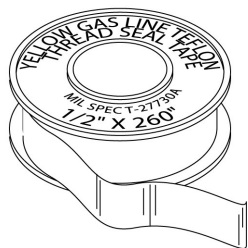

Flexible DWV Fittings

- a. Flex Couplings - Rubber
- b. Flex Elbows - Rubber
- c. Flex Sanitary Tees - Rubber

Tools Needed to Finish Your Projects

44039

44051

44231

44237

44073

44057

44206

44201

44237

44055

Flexible dwv fittings / Flex couplings rubber

	Item	Description	Bulk Inner	Bulk Case	Wt.
	58001	1 1/4" x 1 1/4"	0	100	36 58003
	58002	1 1/2" IP x 1 1/4" tubular	0	100	20 Flex Couplings
	58003	1 1/2" x 1 1/2"	0	100	36 - Neoprene coupling w/SS clamps
	58004	1 1/2" x 1 1/4"	0	100	35 - for DWV pipe and fittings
	58005	2" x 2"	0	100	43 - for ABS, PVC, copper, cast iron,
	58006	2" x 1 1/2"	0	100	19 steel pipe and brass tubular
	58007	3" x 3"	0	60	56
	58008	4" x 4"	0	50	56
	58015	4" x 4" clay	0	30	49

	58035	1 1/2" x 1 1/2"	0	50	19 58036
	58036	2" x 2"	0	20	9 Flex Elbows
	58037	3" x 3"	0	20	11 - Neoprene elbow w/SS clamps
	58038	4" x 4"	0	6	5 - for DWV pipe and fittings - for ABS, PVC, copper, cast iron, steel pipe and brass tubular

	58051	1 1/2" x 1 1/2"	0	50	28 58052
	58052	2" x 2"	0	30	22 Flex Tees
	58053	3" x 3"	0	20	17 - Neoprene tee with SS clamps
	58054	4" x 4"	0	6	7 - for DWV pipe and fittings - for ABS, PVC, copper, cast iron, steel pipe and brass tubular