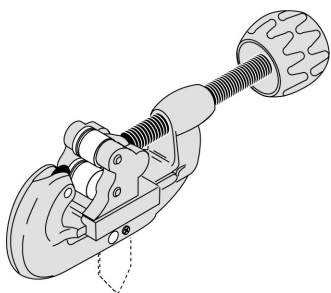

Flexible DWV Fittings

- a. Flex Couplings - Rubber
- b. Flex Elbows - Rubber
- c. Flex Sanitary Tees - Rubber

Tools Needed to Finish Your Projects

44039

44051

44231

44237

44073

44057

44206

44201

44237

44055

Flexible dwv fittings / Flex couplings rubber

	Item	Description	Bulk Inner	Bulk Case	Wt.
	58001	1 1/4" x 1 1/4"	0	100	36 58003
	58002	1 1/2" IP x 1 1/4" tubular	0	100	20 Flex Couplings
	58003	1 1/2" x 1 1/2"	0	100	36 - Neoprene coupling w/SS clamps
	58004	1 1/2" x 1 1/4"	0	100	35 - for DWV pipe and fittings
	58005	2" x 2"	0	100	43 - for ABS, PVC, copper, cast iron,
	58006	2" x 1 1/2"	0	100	19 steel pipe and brass tubular
	58007	3" x 3"	0	60	56
	58008	4" x 4"	0	50	56
	58015	4" x 4" clay	0	30	49

	58035	1 1/2" x 1 1/2"	0	50	19 58036
	58036	2" x 2"	0	20	9 Flex Elbows
	58037	3" x 3"	0	20	11 - Neoprene elbow w/SS clamps
	58038	4" x 4"	0	6	5 - for DWV pipe and fittings - for ABS, PVC, copper, cast iron, steel pipe and brass tubular

	58051	1 1/2" x 1 1/2"	0	50	28 58052
	58052	2" x 2"	0	30	22 Flex Tees
	58053	3" x 3"	0	20	17 - Neoprene tee with SS clamps
	58054	4" x 4"	0	6	7 - for DWV pipe and fittings - for ABS, PVC, copper, cast iron, steel pipe and brass tubular