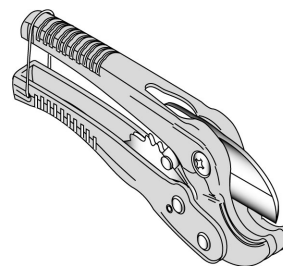

Flexible DWV Fittings

- a. Flex Couplings - Rubber
- b. Flex Elbows - Rubber
- c. Flex Sanitary Tees - Rubber

Tools Needed to Finish Your Projects

44039

44051

44231

44237

44073

44057

44206

44201

44237

44055

Flexible dwv fittings / Flex couplings rubber

	Item	Description	Bulk Inner	Bulk Case	Wt.
	58001	1 1/4" x 1 1/4"	0	100	36 58003
	58002	1 1/2" IP x 1 1/4" tubular	0	100	20 Flex Couplings
	58003	1 1/2" x 1 1/2"	0	100	36 - Neoprene coupling w/SS clamps
	58004	1 1/2" x 1 1/4"	0	100	35 - for DWV pipe and fittings
	58005	2" x 2"	0	100	43 - for ABS, PVC, copper, cast iron,
	58006	2" x 1 1/2"	0	100	19 steel pipe and brass tubular
	58007	3" x 3"	0	60	56
	58008	4" x 4"	0	50	56
	58015	4" x 4" clay	0	30	49

	58035	1 1/2" x 1 1/2"	0	50	19 58036
	58036	2" x 2"	0	20	9 Flex Elbows
	58037	3" x 3"	0	20	11 - Neoprene elbow w/SS clamps
	58038	4" x 4"	0	6	5 - for DWV pipe and fittings - for ABS, PVC, copper, cast iron, steel pipe and brass tubular

	58051	1 1/2" x 1 1/2"	0	50	28 58052
	58052	2" x 2"	0	30	22 Flex Tees
	58053	3" x 3"	0	20	17 - Neoprene tee with SS clamps
	58054	4" x 4"	0	6	7 - for DWV pipe and fittings - for ABS, PVC, copper, cast iron, steel pipe and brass tubular