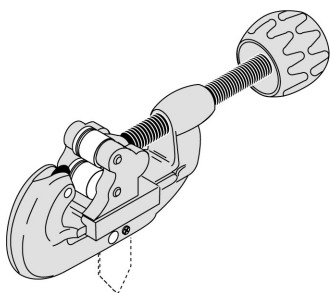

**38125**

**38127**

**38126**

	Item	Description	Bulk Inner	Bulk Case	Wt.	
 <p>HOSE THREAD</p> <p>38132 1/2" DIA</p>	38132	F SWVH x 1/2" MPT	0	200	4	<b>38126</b>
	38133	FSWVH x FSWVH	0	200	24	<b>Brass Swivel Pipe to Hose</b>
	38134	3/4" FH x 1/2" FP	0	0	0	<b>Adapters</b>
	38135	3/4" FH x 3/4" FP	0	0	0	- fits hose thread valves - adapts from hose threads to standard pipe threads
 <p>HOSE THREAD</p> <p>38133</p>						
 <p>38134</p>						
	38141	brass	0	200	55	<b>38141</b>
	38142	chrome plated zinc	0	200	15	<b>Hose Wyes</b>
						- heavy brass construction - connects two hoses to faucet - MHT outlets
	38143	yellow plastic	0	120	0	<b>38143</b>
						<b>Hose "Y" with Shut-offs</b>
						- heavy duty plastic connector - with two shut-offs - MHT outlets

	Item	Description	Bulk Inner	Bulk Case	Wt.	
	53081	1/2"	0	50	0	<b>53081</b> <b>PVC 90 Degree Side Outlet Elbows</b> - Slip x Slip x Slip - schedule 40
	53082	1/2" x 1/2"	0	50	0	<b>53082</b> <b>PVC 90 Degree Side Outlet Elbows</b> - Slip x Slip x FPT - schedule 40
	53085	3/4" x 3/4"	0	50	0	<b>53085</b> <b>PVC 90 Degree Side Outlet Elbows</b> - Slip x Slip x FPT - schedule 40
	53461	1/2"	0	50	0	<b>53461</b> <b>Riser Extender for Sprinklers</b> - MPT x FPT
	53464	3/4"	0	50	0	<b>53464</b> <b>Riser Extender for Sprinklers</b> - MPT x FPT
	53467	1"	0	25	0	<b>53467</b> <b>Riser Extender for Sprinklers</b> - MPT x FPT
	53475	1/2" x 6"	0	500	17	<b>53475</b> <b>Poly Sprinkler Cut-off Riser</b> - MPT x MPT - cut to desired length
						

# Tools Needed to Finish Your Projects

44039

44051

44231

44237

44073

44057

44206