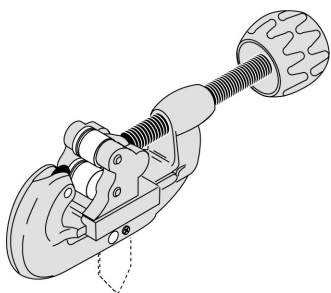

Tools Needed to Finish Your Projects

44237

44073