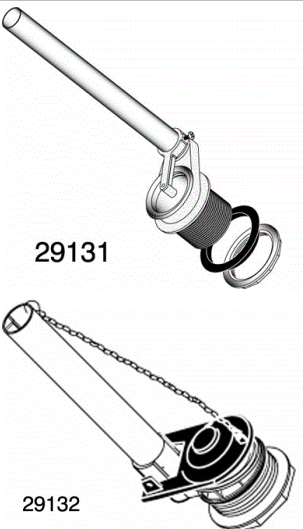

Item	Description	Bulk Inner	Bulk Case	Wt.	
29117	fits Fluidmaster*	0	0	0	
Ballcock Seal	- for Fluid Master* - for 100 or 200 series				
29125	7/8" ID	0	1000	0	
Beveled Ball Cock Shank Washer-Rubber					
29131	brass	0	50	63	
Flush Valves Includes Nuts and Washers	29132 plastic w/flapper & chain	0	50	19	

*Representation of products mentioned within does not reflect any type of endorsement by the manufacturer. Products mentioned in this catalog that are manufactured by and for ROC Industries are not OEM manufactured or licensed unless stated otherwise. For additional information, refer to the terms and conditions of sale.